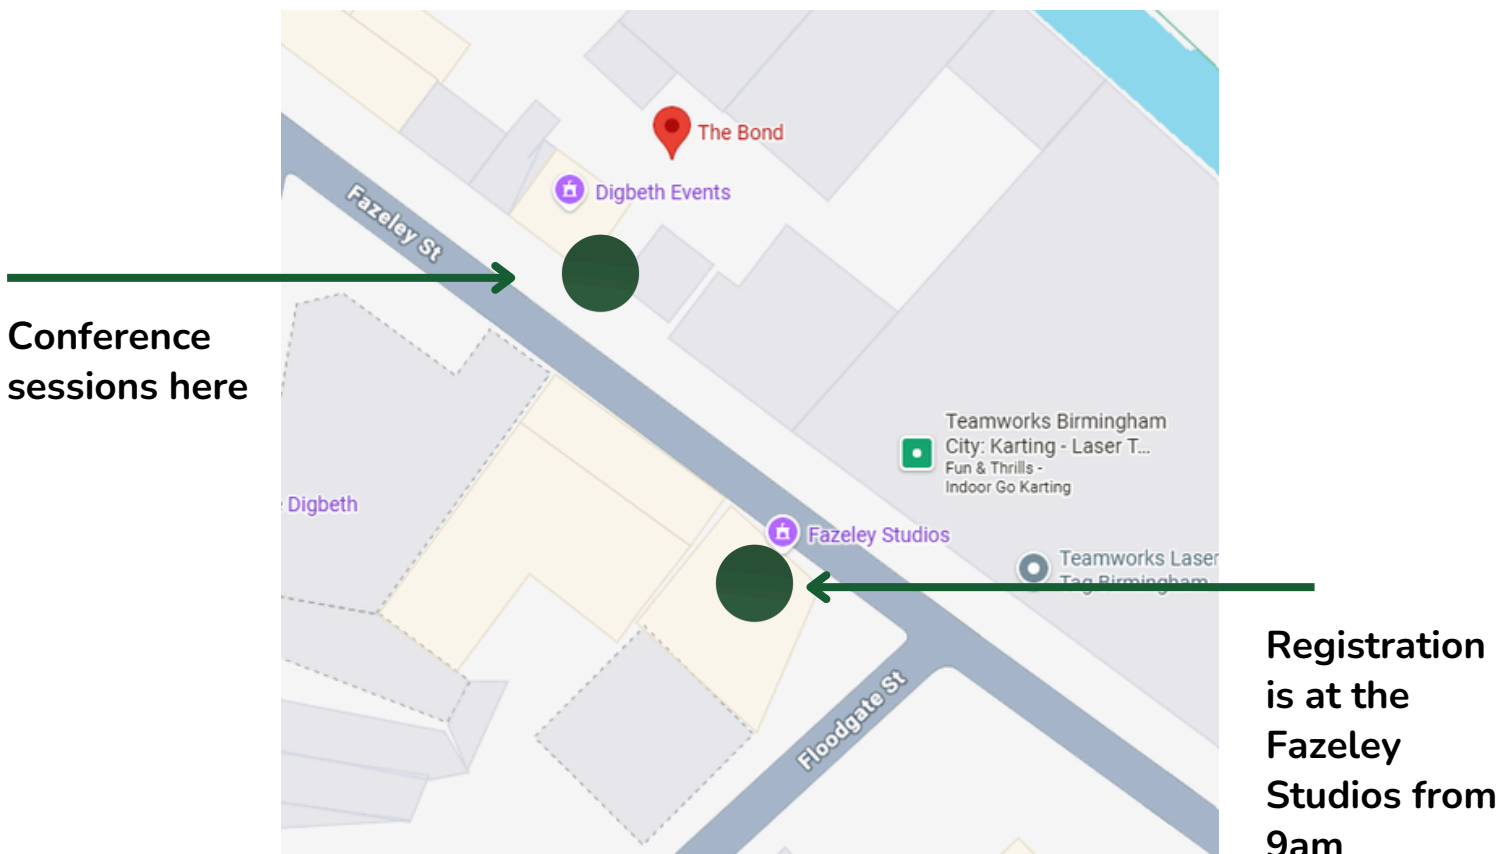

Community
Energy
England

WELCOME PACK

CEE Summer Conference 2026

Thursday 18 June

The Bond, 180-182 Fazeley Street, Birmingham

We're really looking forward to welcoming you to our Summer Conference 2026 in Birmingham:

EVENT DETAILS

Date: Thursday 18 June 2026

Venue: The Bond, 180-182 Fazeley Street, Birmingham, B5 5SE

What3words: ///bond.meanwhile.showcase.

GETTING TO THE VENUE

Train: The Bond is just a ten-minute walk from the Bullring, 13-minute walk from New Street and nine-minute walk from Moor Street Station. It's also five minutes from Birmingham Coach Station.

Car: For those travelling by car, you can drive to Spaghetti Junction and the M6 in under 10 minutes.

Parking: There is no parking at the venue but Fazeley Street Car Park, 159 Fazeley St, B5 5RT, is a 2 minute walk away from the venue. There is another car park close by - Trinity Street Car Park, Heath Mill Lane B9 4AL – if the one on Fazeley Street is full.

The Knowledge Fair and refreshments will be located at Fazeley Studios. Conference sessions will take place at The Bond across the road on Fazeley Street (less than a minute's walk away). Please allow enough time to move between venues and take care on the cobbled, uneven street.